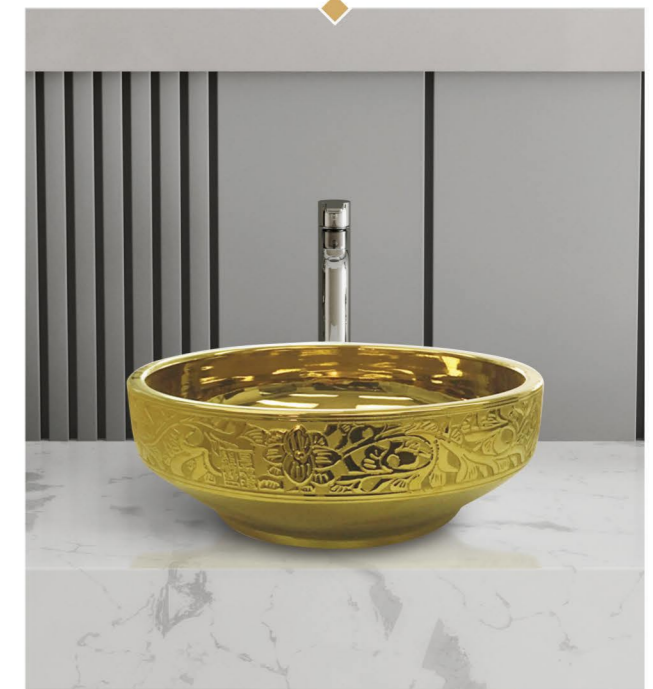

BARCA

Table Top Basin
Size : 400x400x140mm