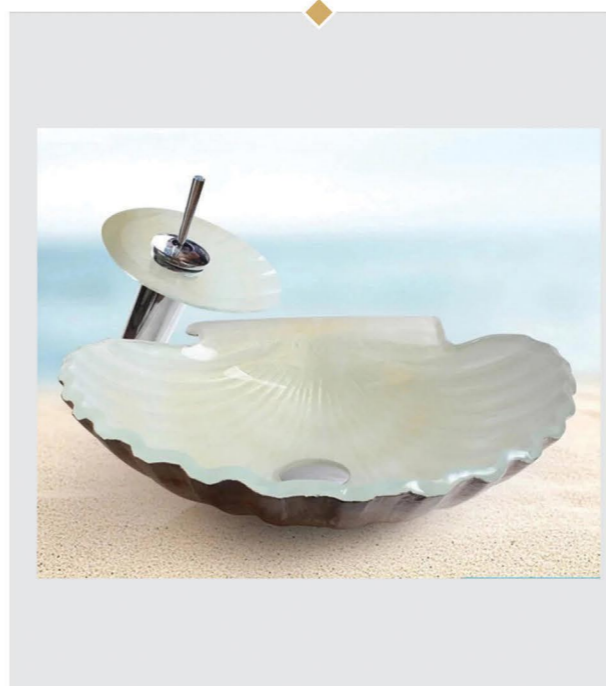

GLASS WHITE

12mm Glass Table Top Basin
Size : 450x450x120mm