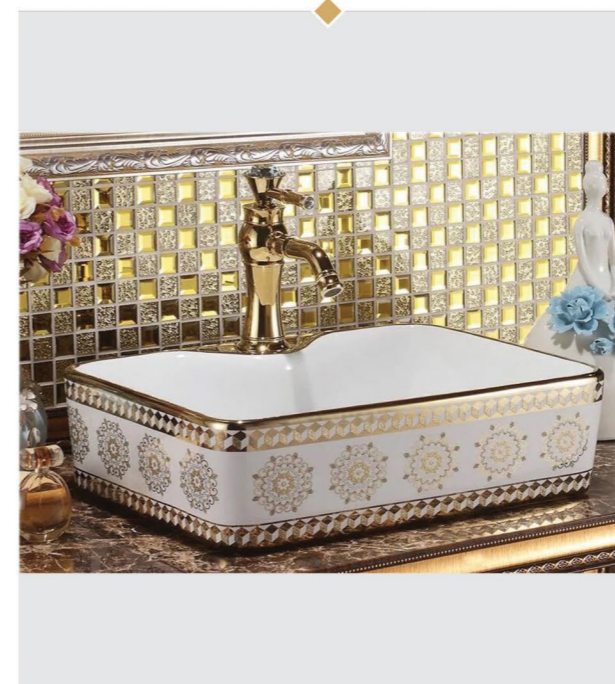

HIGH STONE

Table Top Basin
Size : 490x380x130mm