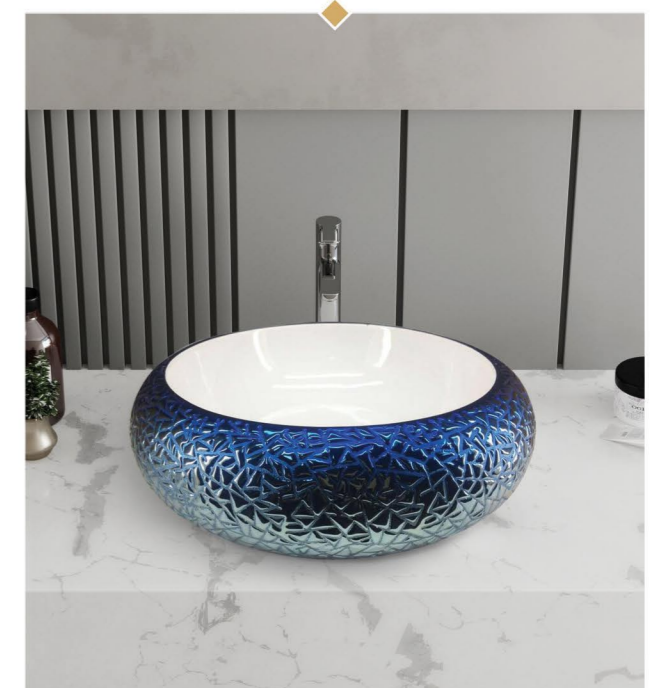

CRAFT BLUE

Table Top Basin
Size : 460x460x130mm