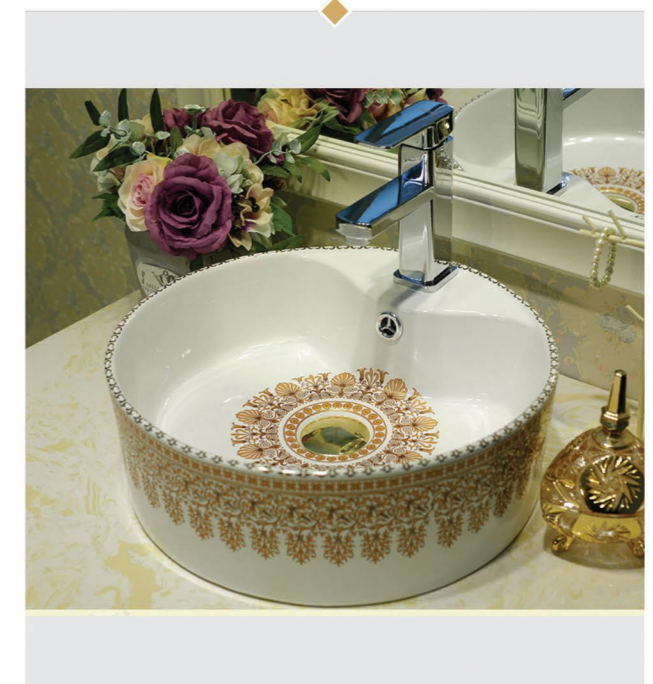

**STEEL GOLD**

Steel Table Top Basin  
**Size : 650x340x110mm**

**ROMO**

Table Top Basin  
**Size : 550x325x220mm**

**GLASS BLUE**

12mm Glass Table Top Basin  
**Size :** 440x440x150mm

**ASPENA**

Table Top Basin  
**Size :** 390x390x140mm

**DECTON**

Table Top Basin  
**Size :** 425x425x160mm

**GLASS LEAF**

12mm Glass Table Top Basin  
**Size :** 550x350x175mm

**HIGH STONE**

Table Top Basin  
**Size :** 490x380x130mm

**LILY**

Table Top Basin  
**Size :** 410x410x145mm